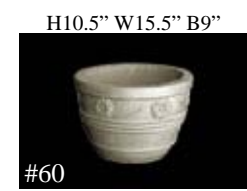

**~FOUNTAINS~**

**~PLANTERS AND URNS~**

**~URNS~**

**~MULTIPLE SIZE PROFILES~**

**#88 Series sizes:**  
#88-22 - H22" W 15" B8"  
#88-33 - H33" W22" B11"  
#88-48 - H48" W33" B15"

**#1204 Series sizes:**  
#1204-18 - H18" W20.5" B12"  
#1204-20 - H20" W23" B13.5"